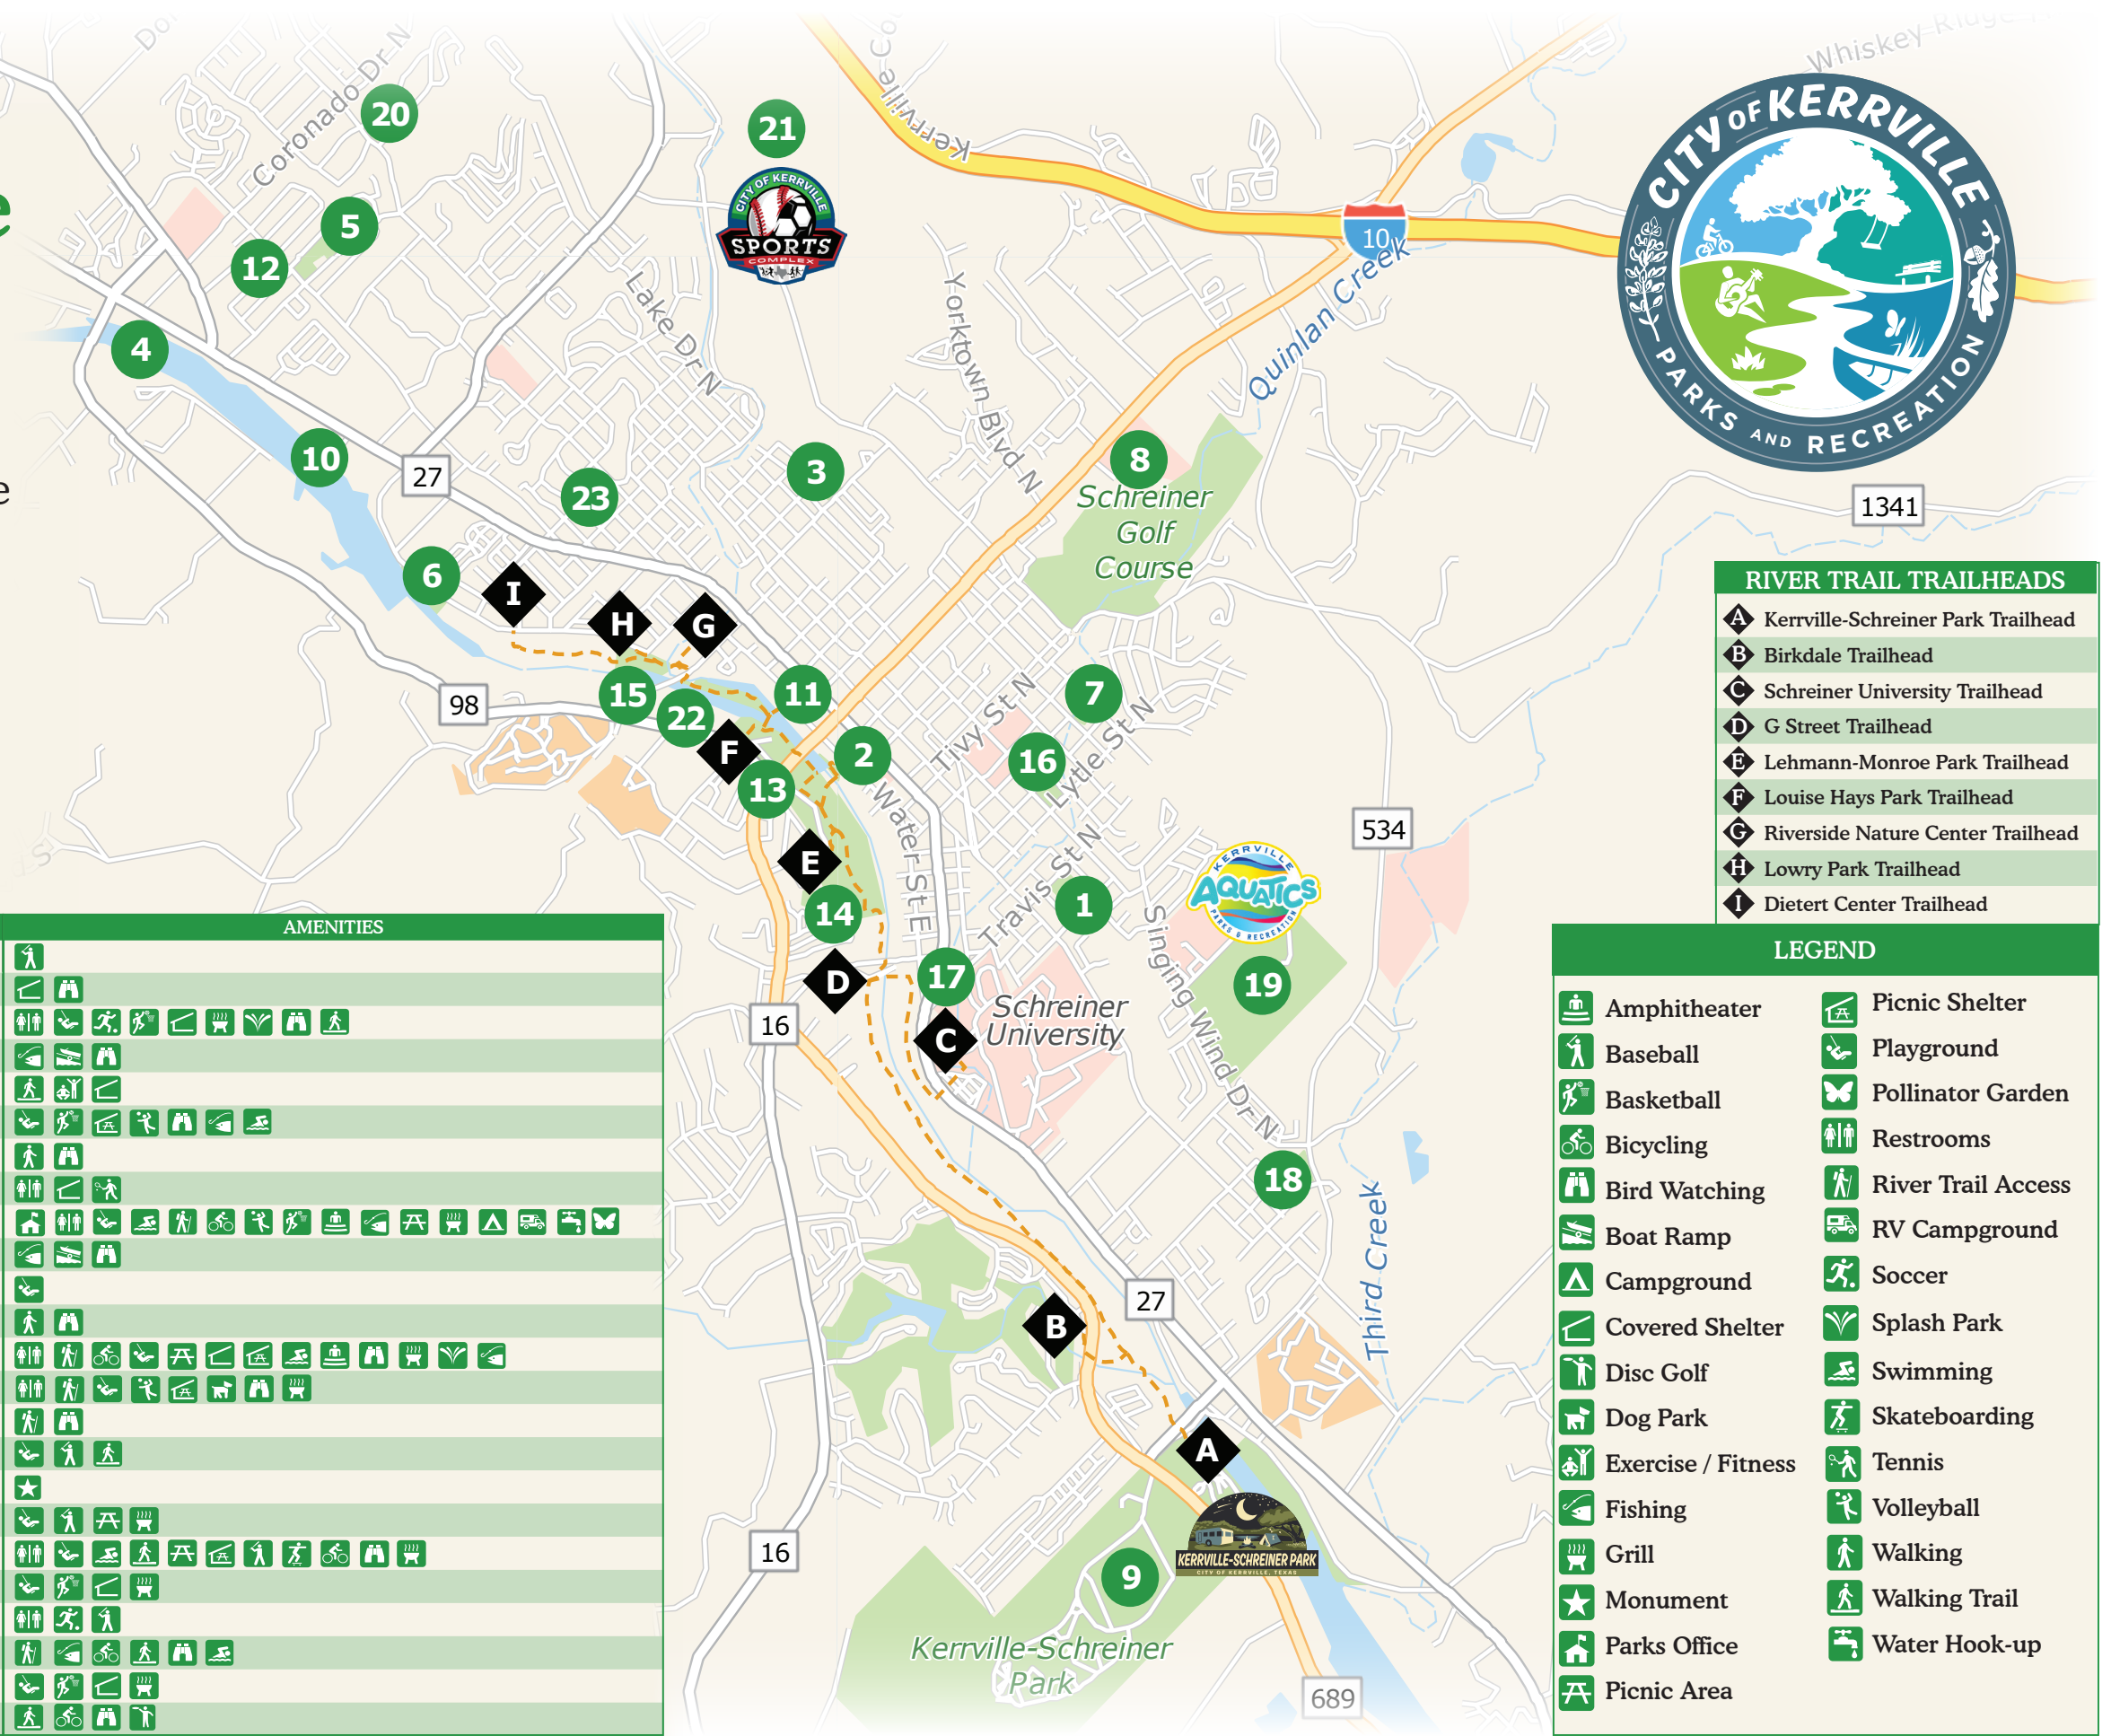

- ### RIVER TRAIL TRAILHEADS
- A Kerrville-Schreiner Park Trailhead
 - B Birkdale Trailhead
 - C Schreiner University Trailhead
 - D G Street Trailhead
 - E Lehmann-Monroe Park Trailhead
 - F Louise Hays Park Trailhead
 - G Riverside Nature Center Trailhead
 - H Lowry Park Trailhead
 - I Diertert Center Trailhead