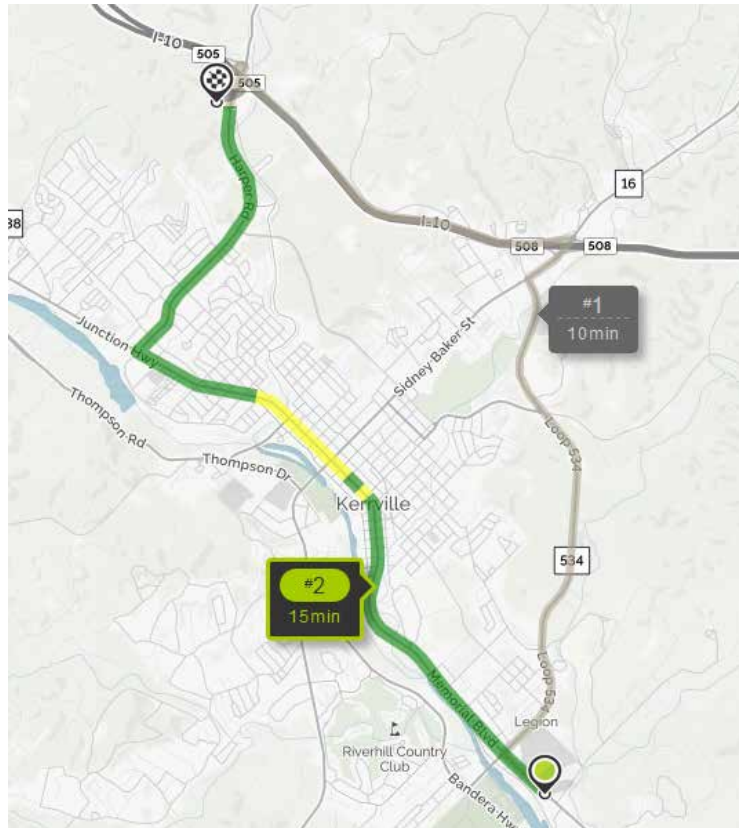

Shelter Open Now for Hurricane Harvey Evacuees

Kerrville, Texas (August 25, 2017) – The City of Kerrville and Kerr County have opened a shelter for anyone who has self-evacuated from an area affected by Hurricane Harvey. The American Red Cross will provide a cot and blankets and the Salvation Army will provide two hot meals per day for those staying in the shelter. Registration is required for all self-evacuees. The shelter is located at Kerrville Bible Church, 898 Harper Rd N, Kerrville.

Map data ©2017 Google United States 2000 ft

Hill Country Youth Event Center

3785 TX-27, Kerrville, TX 78028

- ↑ 1. Head northwest on TX-27 W toward 1242 E 3.7 mi

- ↘ 2. Slight right onto W Main St 0.6 mi

- ↘ 3. Turn right onto Jackson Rd 0.6 mi

----- Start of next leg of route -----

- 1. Start out going **northwest** on Memorial Blvd/TX-27 toward 1242 E. Continue to follow TX-27. ✕

----- Then 4.88 miles ----- 4.88 total miles

- 2. Turn **right** onto Harper Rd/RM-783. ✕
Harper Rd is 0.1 miles past Ox Dr.

If you reach Commerce St you've gone about 0.1 miles too far.

----- Then 2.17 miles ----- 7.06 total miles

- 3. Kerrville Bible Church, 898 Harper Rd, Kerrville, TX, 898 HARPER RD is on the left. ✕

Your destination is 0.1 miles past Old Harper Rd.