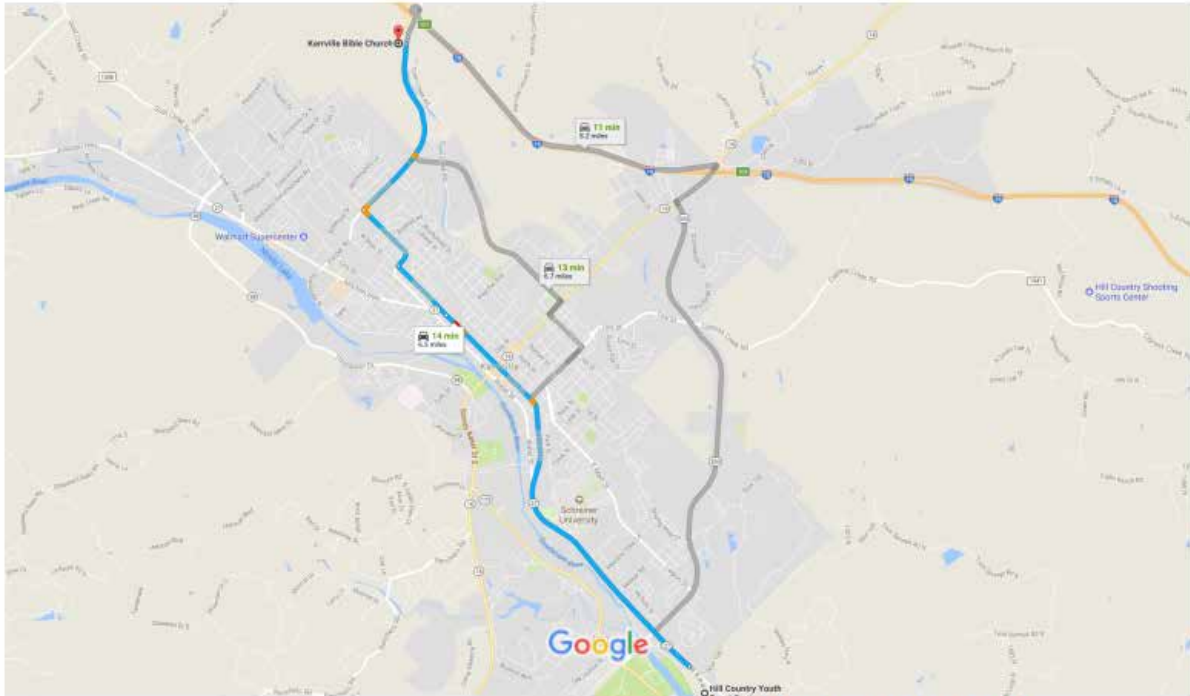

To Shelter at Kerrville Bible Church, 898 Harper RD N
From Kerr County Extension Office/Hill Country Youth Event
Center, 3785 Highway 27 E, Kerrville, TX

Map data ©2017 Google United States 2000 ft

Hill Country Youth Event Center

3785 TX-27, Kerrville, TX 78028

- ↑ 1. Head northwest on TX-27 W toward 1242 E 3.7 mi

- ↘ 2. Slight right onto W Main St 0.6 mi

- ↘ 3. Turn right onto Jackson Rd 0.6 mi

- ↘ 4. Turn right onto Harper Rd 1.6 mi

Kerrville Bible Church

898 Harper Rd, Kerrville, TX 78028