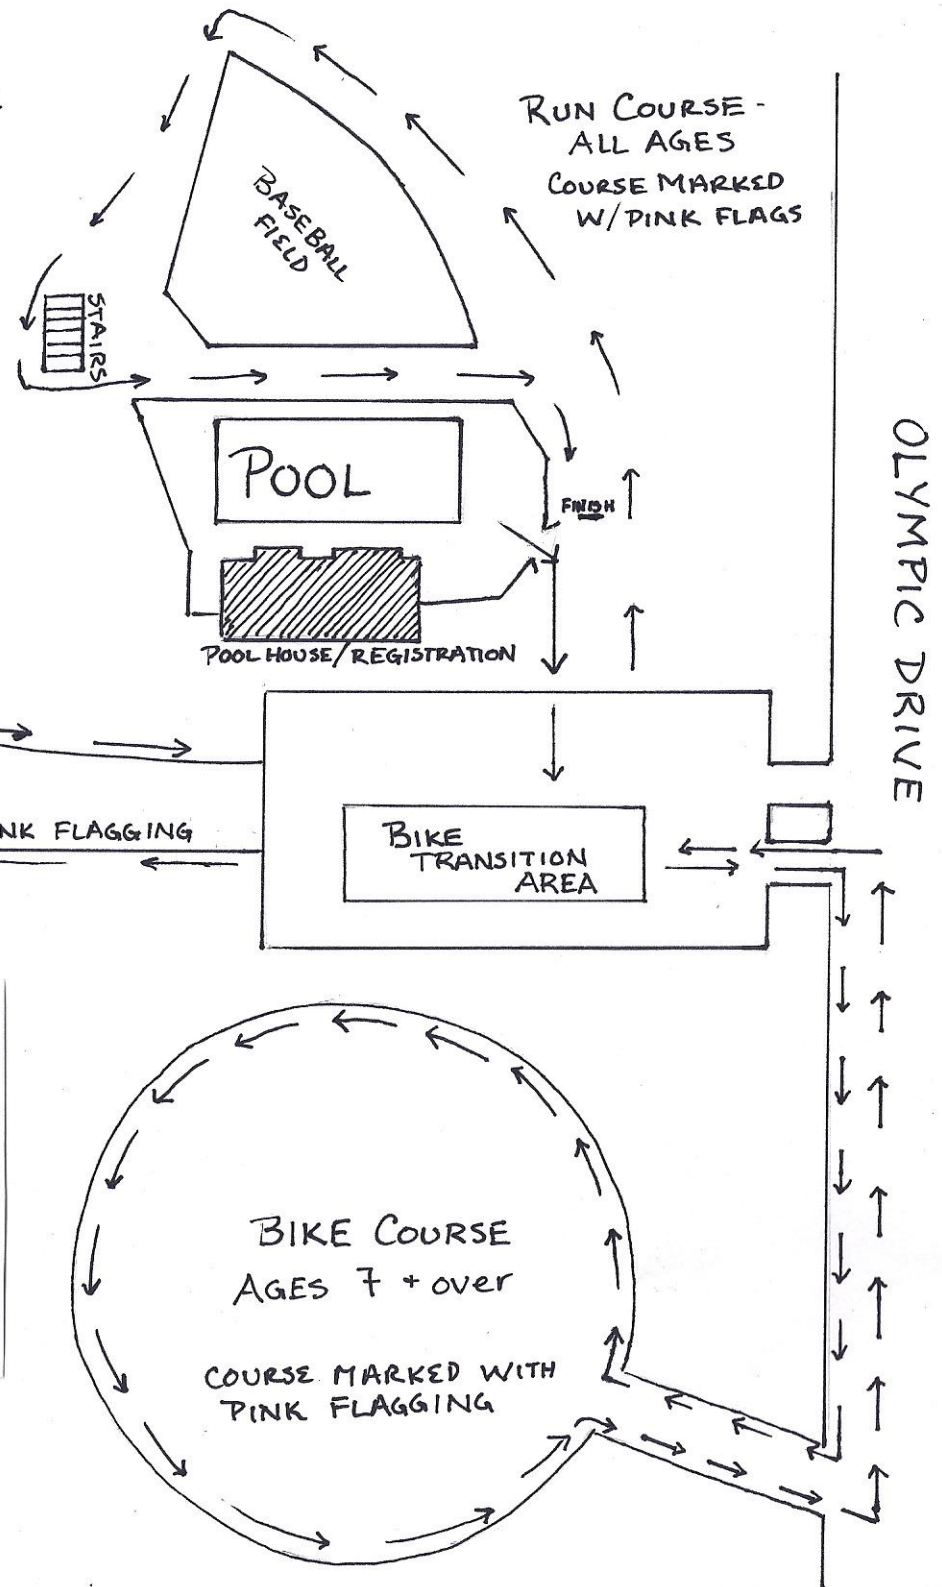

# SINGING WIND PARK - OLYMPIC POOL

KERRVILLE KIDS TRIATHLON  
(MAP NOT TO SCALE)

PLEASE PARK IN THE TOM DANIELS  
ELEMENTARY SCHOOL PARKING LOT  
NO PARKING IN BIKE TRANSITION AREA

Age Group	Swim	Bike	Run
6 & under	1 width	1 lap (1/4 mi)	1 lap (1/4 mi)
7 & 8	2 widths	1 lap (1.8 mi)	1 lap (1/4 mi)
9 & 10	3 widths	3 laps (3.3 mi)	2 laps (1/2 mi)
11 & 12	4 widths	4 laps (4.1 mi)	3 laps (3/4 mi)
13 & 14	6 widths	5 laps (4.8 mi)	4 laps (1 mi)
15 & 16	6 widths	6 laps (5.5 mi)	5 laps (1 1/4 mi)

AGE GROUPS FOR MALE + FEMALE  
MALE + FEMALE WILL HAVE SEPARATE STARTS